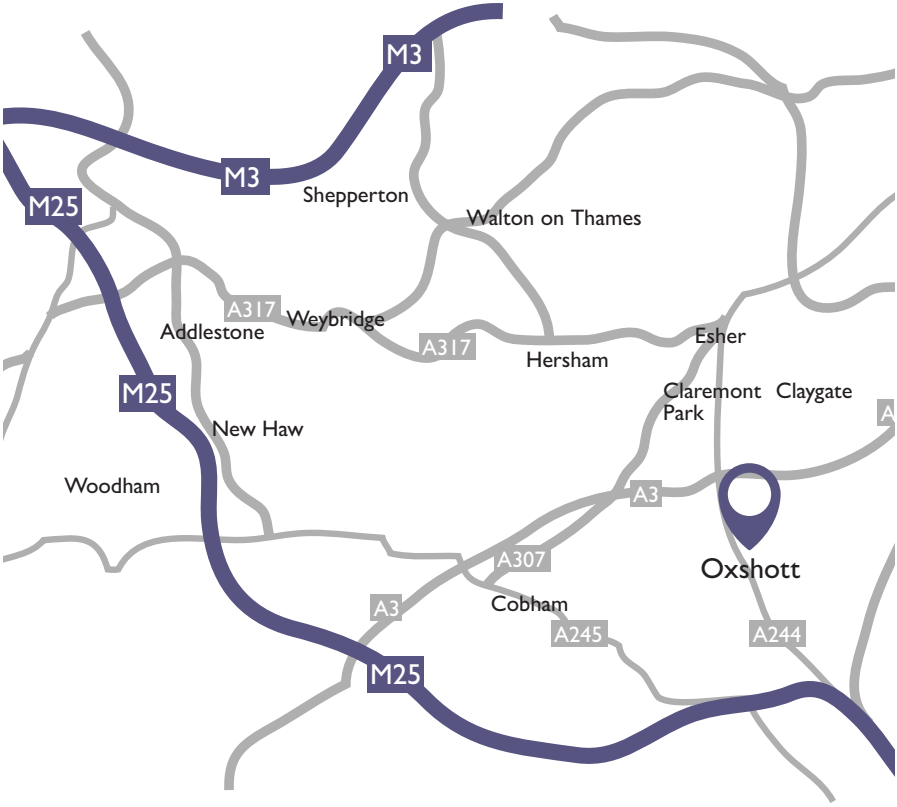

How to find us

48 High Street (Oxshott clinic)

From the east M25

Leave the M25 at junction 9, then at roundabout take the 1st exit onto the A244 (signposted Oxshott, Esher).

At roundabout take the 2nd exit onto the A244 (signposted Oxshott, Esher).

After approximately 1.5 miles you arrive on Oxshott High Street. Centre for Sight is on the right hand side.

From the west M25

Leave the M25 at junction 10, then at roundabout take the 3rd exit (signposted London SW, Kingston, Guilford), then merge onto the A3.

At Painshill Junction continue forward.

Branch left and come off the A3 at the next junction.

At the Esher Common roundabout take the 3rd exit onto the A244 (signposted Leatherhead).

After approximately 1.5 miles you arrive onto Oxshott High Street. Centre for Sight is on the left hand side.

**48 High Street
Oxshott
Surrey
KT22 0JR**

Oxshott

High Street, Oxshott