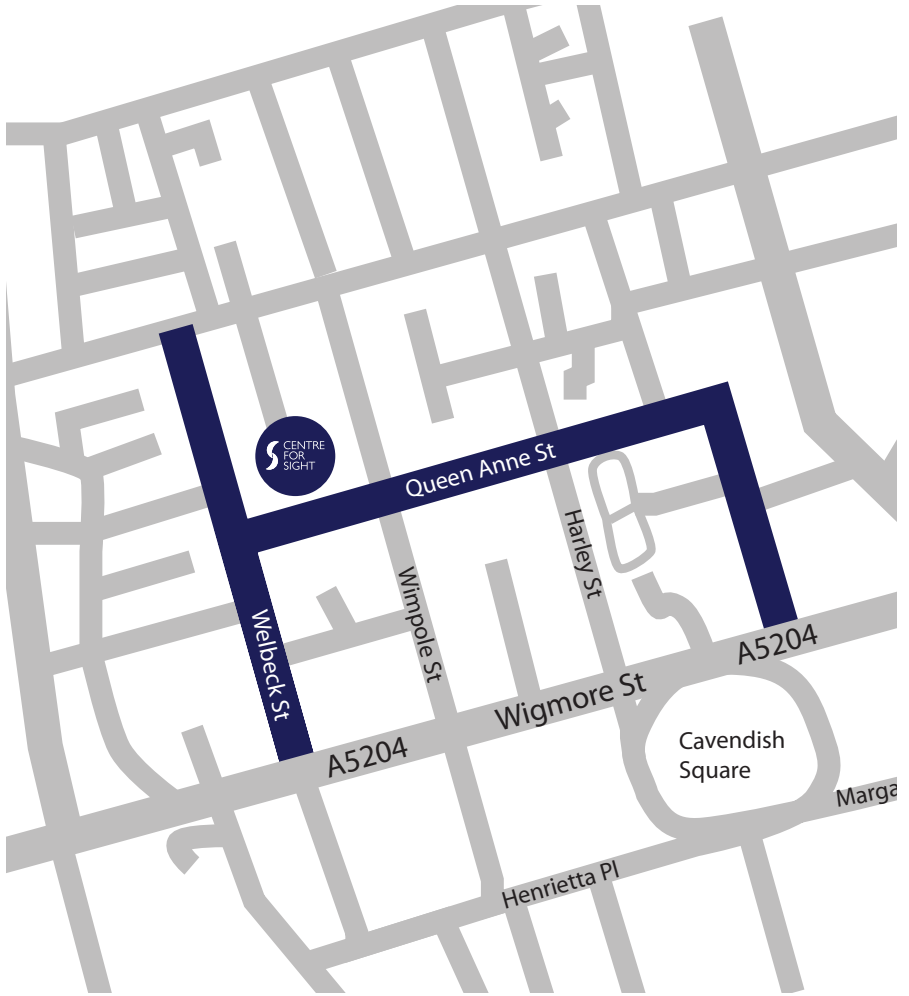

Welbeck St

Queen Anne St

Wimpole St

Harley St

A5204

Wigmore St

A5204

Cavendish Square

Henrietta Pl

Marga