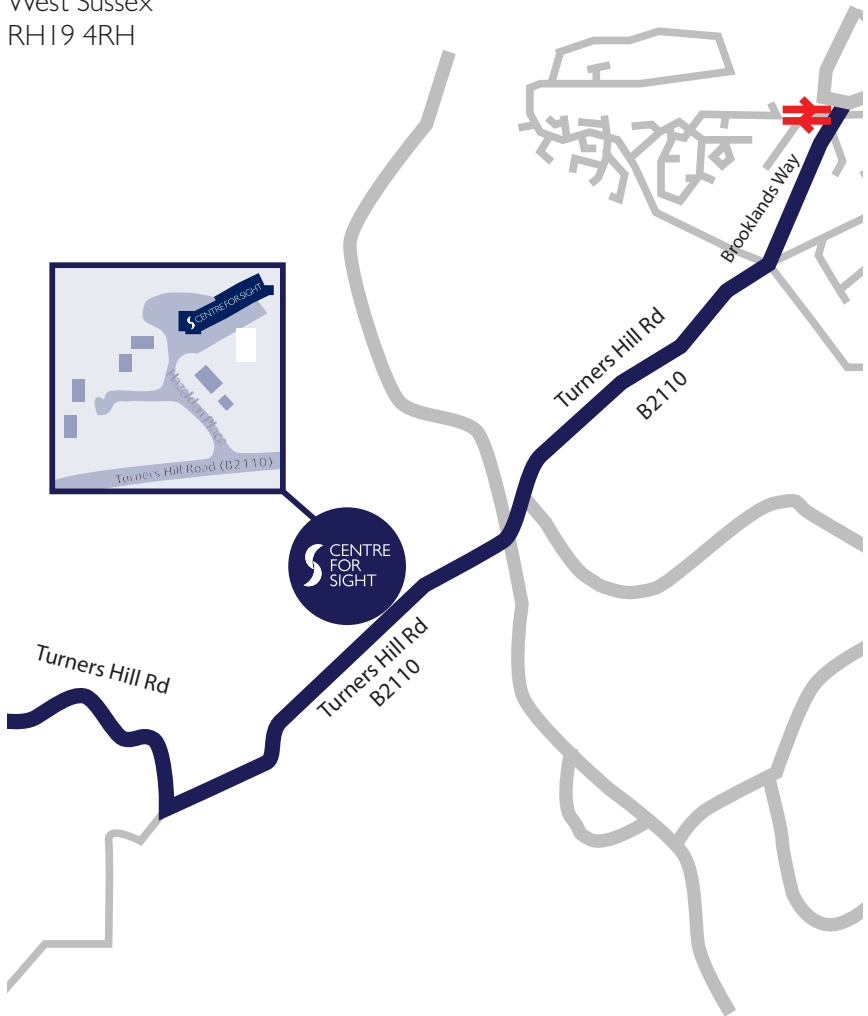

**From** £50 per night. Minimum stay 2 nights - longer stays welcome  
Call or email Louise to make a booking.

**Centre for Sight**  
Hazelden Place  
Turners Hill Road  
East Grinstead  
West Sussex  
RH19 4RH