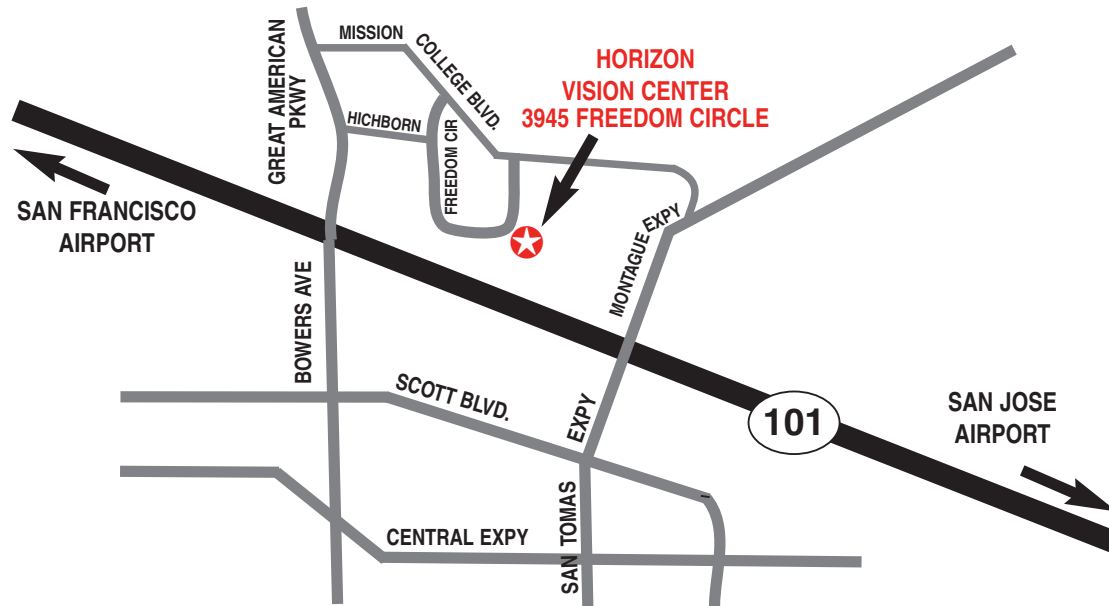

Directions

3945 Freedom Circle • Suite 130 • Santa Clara
Ph: 800.339.2733

FROM PLEASANTON AREA

Take I-680 S toward San Jose
Take exit 12 for Mission Blvd/State Route 262 toward I-880
Keep right at the fork, follow signs for Mission Blvd W and merge onto CA-262 S/Mission Blvd/State Route 262 S
Keep left at the fork, follow signs for I-880 S/San Jose and merge onto I-880 S
Take exit 7 for Montague Expy
Keep right at the fork and merge onto Montague Expy
Turn right onto Mission College Blvd
Turn left onto Freedom Circle

FROM SAN JOSE AREA

Take US-101 N toward San Francisco
Take exit 393 to merge onto Great America Pkwy
Turn right onto Hichborn Dr
Turn right onto Freedom Circle

FROM SAN FRANCISCO/PENINSULA

Take US-101 S to San Jose
Take exit 393 toward Great America Pkwy
Turn left onto Bowers Ave
Continue onto Great America Pkwy
Turn right onto Hichborn Dr
Turn right onto Freedom Circle

FROM THE EAST BAY

Take I-880 South toward San Jose
Take exit 7 for Montague Expy
Keep right at the fork and merge onto Montague Expy
Turn right onto Mission College Blvd
Turn left onto Freedom Circle