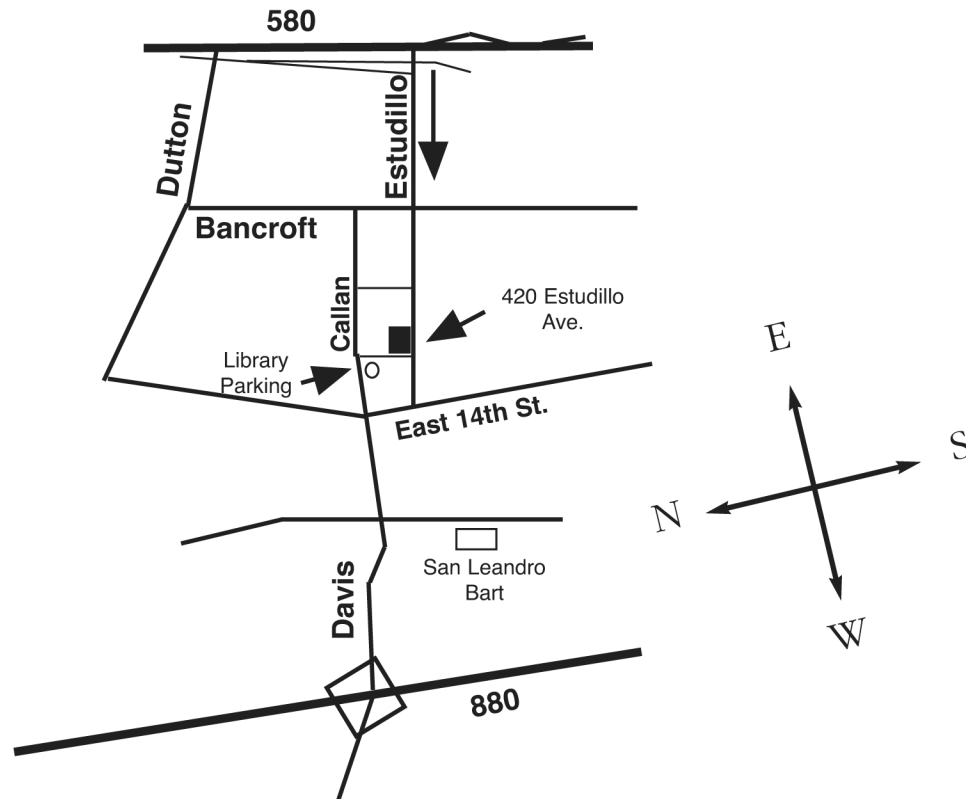

TURNER EYE INSTITUTE

DIRECTIONS

San Leandro Map and Directions

420 ESTUDILLO AVENUE

SAN LEANDRO, CA 94577

800-339-2733 OR 510-614-1515

FROM SAN FRANCISCO

When coming from the Bay Bridge, stay in the middle lane for Hayward-580.

FROM THE NORTH

(Oakland, Berkeley) HWY I-880

South on 1-880 to Davis St. Exit. Go East on Davis Street to E. 14th St. Turn Right on E. 14th St., go 1 block, turn left on Estudillo.

FROM I-580

Go East on Highway 580. Take the Dutton-Estudillo Exit. Estudillo will be the second stop light. Turn right on Estudillo.

FROM THE SOUTH (Hayward, Union City, Fremont) HWY I-880

North on I-880 to the Davis St. Exit. Go East on Davis St. to E. 14th St. Turn right on E. 14th St., go 1 block, turn left on Estudillo.

HIGHWAY 580 (Castro Valley, Hayward, Pleasanton, San Ramon)

North on 580 to Estudillo Exit. When you exit freeway turn right, go to the stoplight which is Estudillo and turn left.

PARKING is limited in the parking lot behind the office as well as in front of the building. We recommend the Library parking lot close to our building.