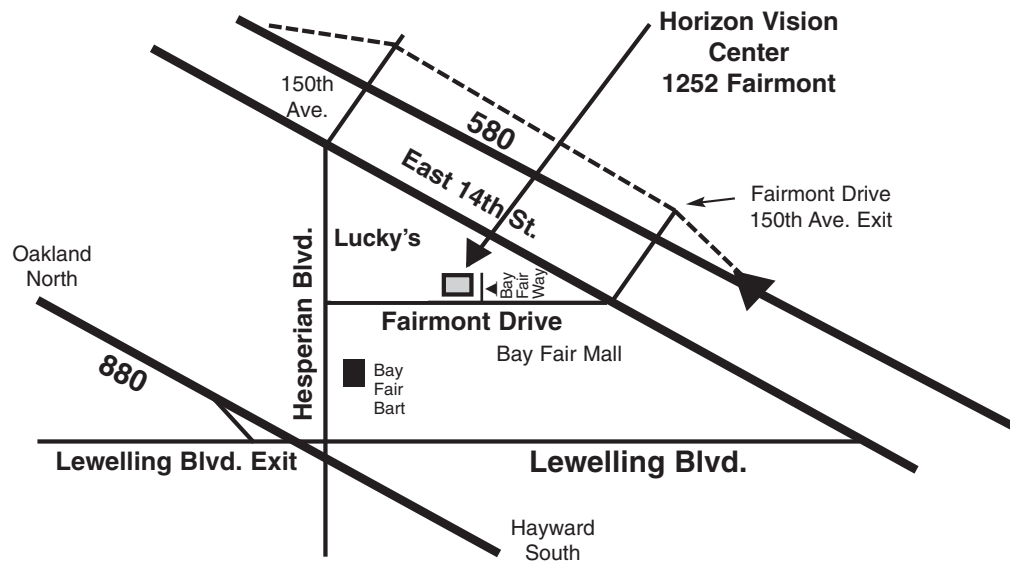

Directions

1252 Fairmont Drive • San Leandro

PH: 800.339.2733

FROM SAN FRANCISCO

Bay Bridge to Hwy. 580 East (toward Hayward). Exit 150th Ave. in San Leandro proceed through light to next light - Fairmont. Right on Fairmont. Cross East 14th Street. Proceed to the next light - Bayfair Way - make a right entering Lucky's Shopping Center. Take the first left after you have entered the parking lot. Horizon is to your immediate left.

FROM LIVERMORE

Hwy. 580 West. Exit Fairmont Drive in San Leandro. At first light turn left onto Fairmont, cross East 14th. Proceed to the next light - Bayfair Way - make a right entering Lucky's Shopping Center. Take the first left after you have entered the parking lot. Horizon is to your immediate left.

FROM FREMONT

Hwy. 880 North to San Leandro. Exit Hesperian Blvd. North on Hesperian to Fairmont Drive. Right onto Fairmont. Proceed to the next light - Bayfair Way - make a left entering Lucky's Shopping Center. Take the first left after you have entered the parking lot. Horizon is to your immediate left.

FROM WALNUT CREEK

Hwy. 24 West through Caldecott Tunnel. South on Hwy. 13 (Warren Freeway) to Hwy. 580 East. Exit 150th Ave. proceed through light to next light - Fairmont. Right on Fairmont. Cross East 14th Street. Proceed to the next light - Bayfair Way - make a right entering Lucky's Shopping Center. Take the first left after you have entered the parking lot. Horizon is to your immediate left.